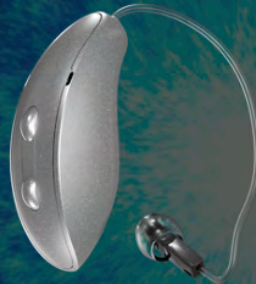

INDUSTRY
LEADING

Battery Performance

Size 10 up to
8 days

Custom R up to
42 hours
on a single charge

RIC RT up to
51 hours
on a single charge

CROS up to
29 hours