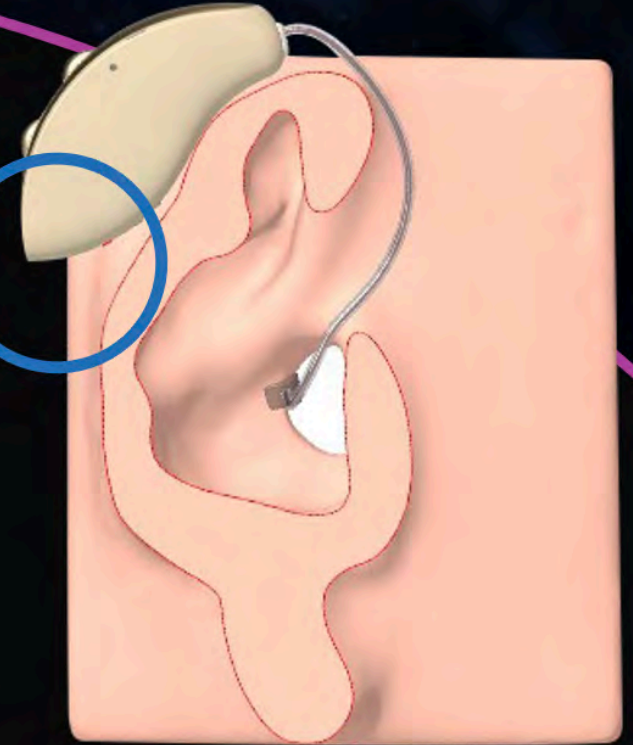

“V-shape” moves thickest part of the device to the top to achieve greater comfort

NEW DESIGN

Ear Curve

Previous RIC R

Curvature for Increased
Comfort

Genesis AI RIC RT

Pro8 Hydrashield™

Superior Ingress Protection