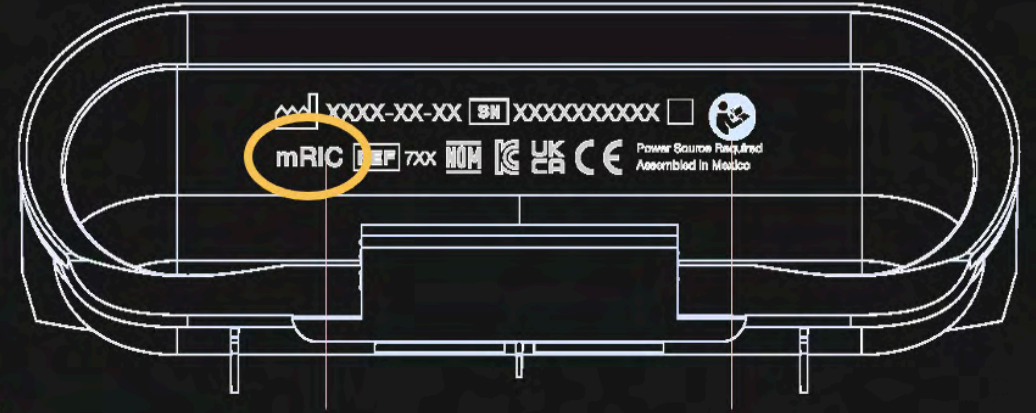

StarLink Premium Mini

Charger Variants

RIC RT and mRIC R styles have unique chargers

- Regulatory marking under the lid helps identify charger
- Chargers are otherwise identical except for the charge port adaptors