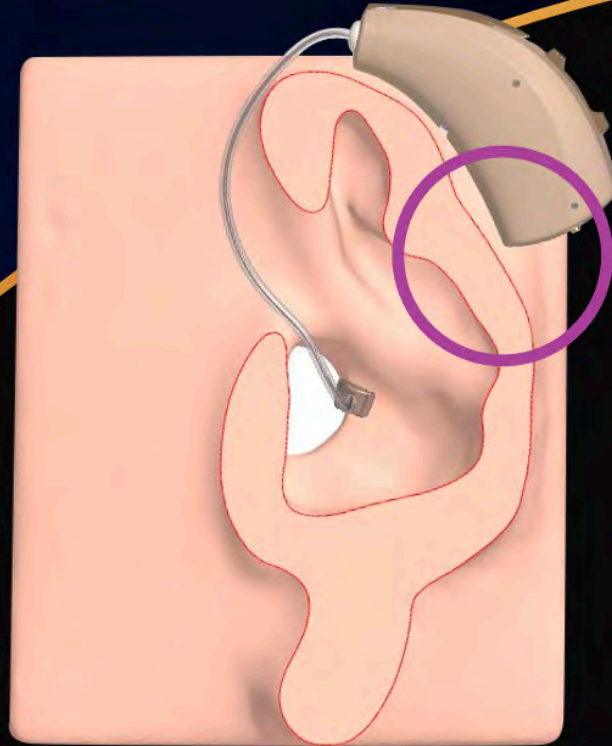

“V-shape” moves thickest part of the device to the top to achieve greater comfort

NEW DESIGN

Ear Curve

Previous RIC R

Curvature for Increased
Comfort

Genesis AI RIC RT

Pro8 Hydrashield™

Superior Ingress Protection